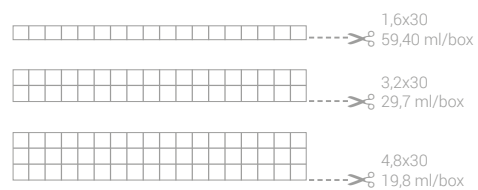

vendita solo a scatole complete.
to be sold as full box only.
vendable uniquement en boites entières.
abnahme nur volle pakete.